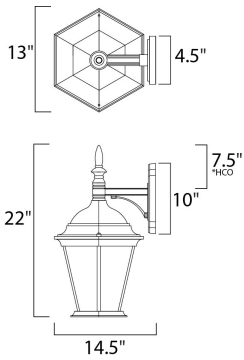

PRODUCT DESCRIPTION

Westlake is a transitional style from Maxim Lighting International in Black, Rust Patina, Empire Bronze, or White finish.